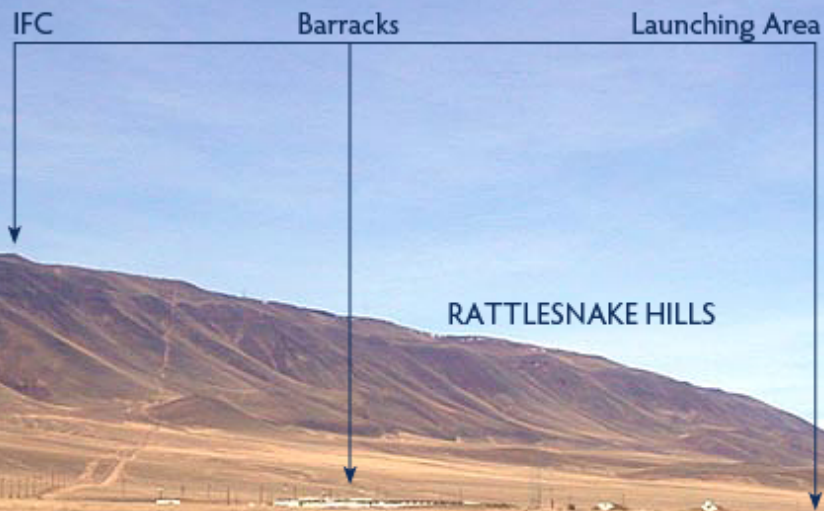

Delta Battery - 1st Missile Battalion 52nd Artillery - Camp Hanford WA

Delta Battery - 1st Missile Battalion, 52nd Artillery - Hanford Nuclear Reservation, WA

This was my first assignment after Basic Training at Ft. Ord, CA. It was Nike Sites like this that one received what was called OJT, or On The Job Training, in the IFC and Launching Areas. Hanford is in the desert east of the Cascade Mountain Range in Washington State. Camp Hanford was located in Richland, Washington and was damn hot in the summer and damn cold in the winter. Scientists are still doing wind research up where the IFC was. This site was 30 min. from Camp Hanford.